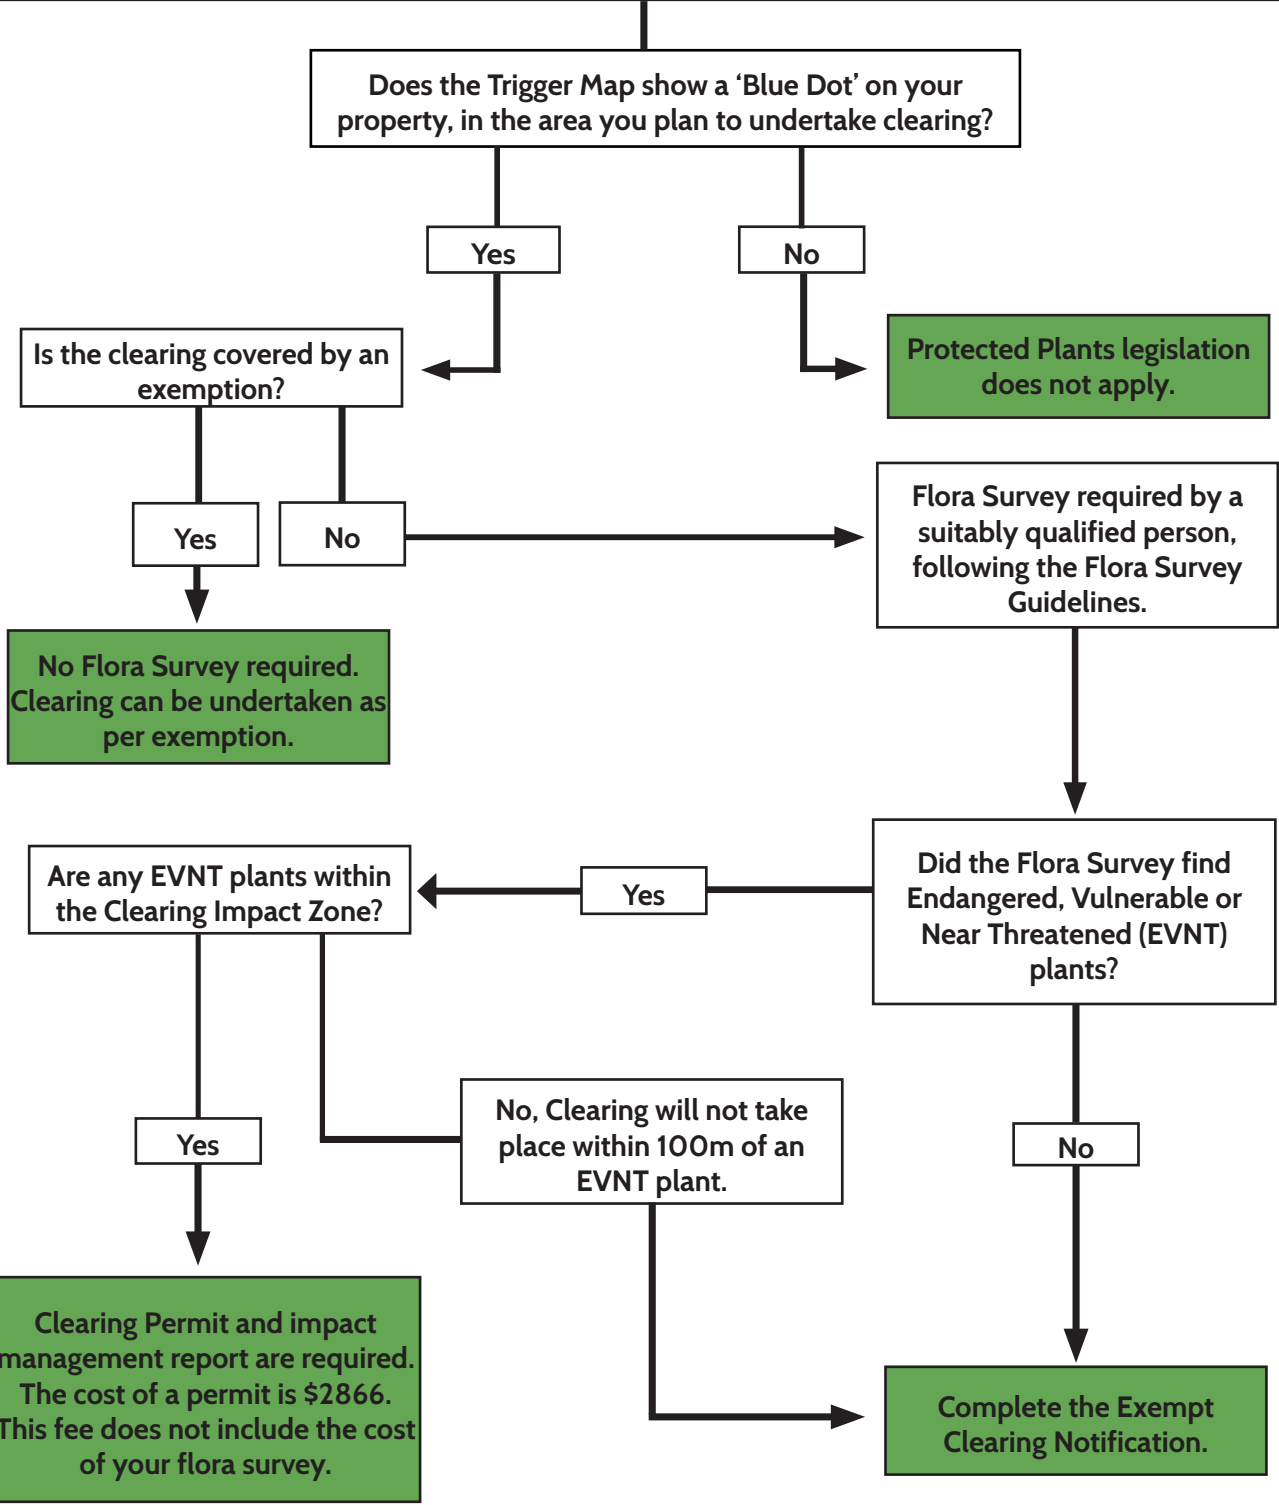

**Ensure you access the most recent Protected Plants Flora Survey Trigger Map for your property**  
 These can be found on the DNRM website using your Lot on Plan. Select the "Vegetation Management Report" map option.  
 (see 'Resources' below for website)